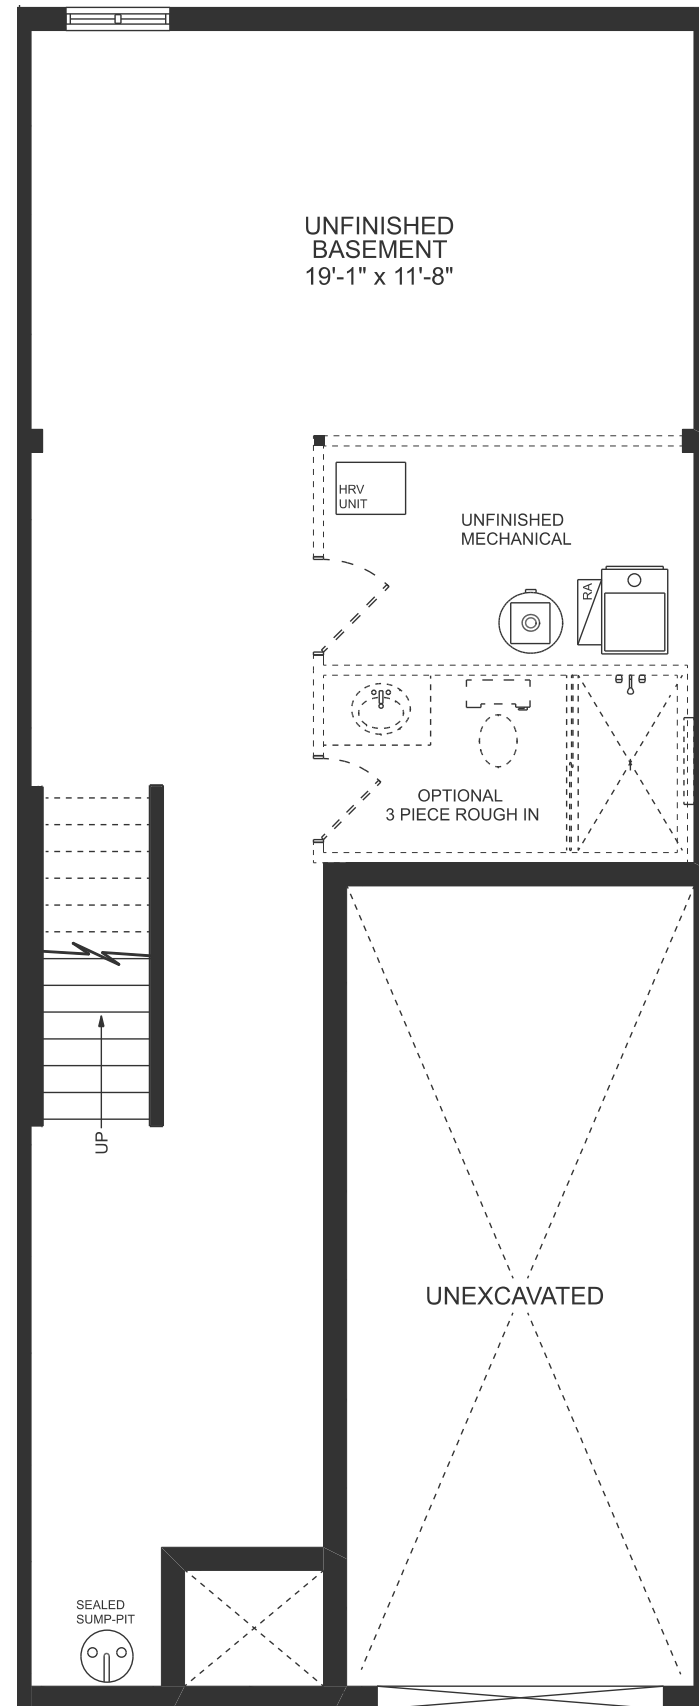

THE GROVE

THE AMBROSIA INTERIOR UNIT

1614 SQ.FT.
3 BED | 2.5 BATH

GRANITE HOMES

GEORGIAN

Plans and specifications are subject to change without notice. Actual usable floor space may vary from stated floor area. Illustrations are artists concept only and may show optional features not included in base price. See sales representative for further information. E. & O. E.

BASEMENT

MAIN FLOOR

SECOND FLOOR