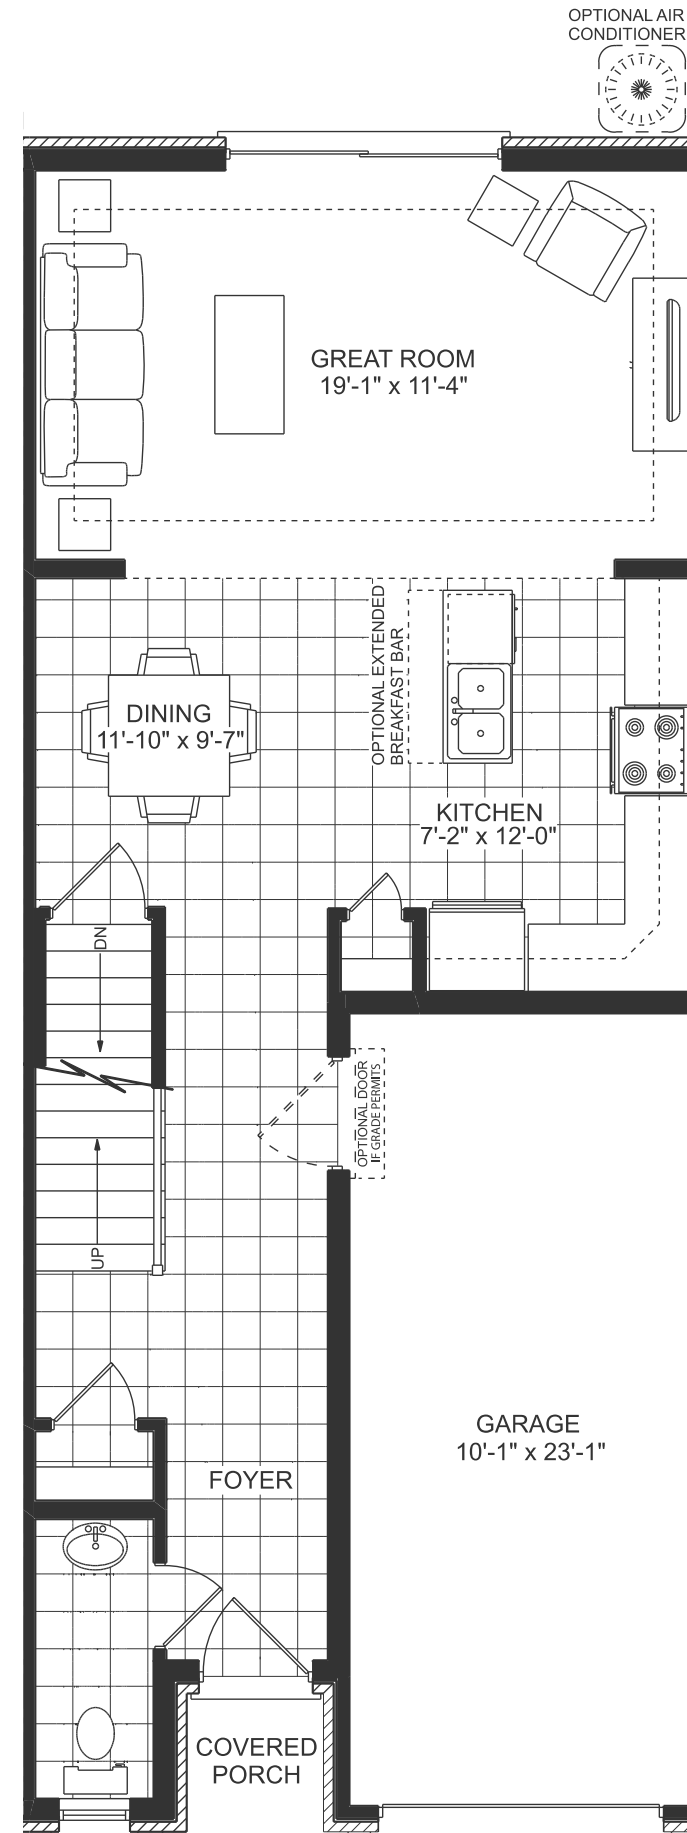

THE GROVE

THE AMBROSIA INTERIOR UNIT

1614 SQ.FT.
3 BED | 2.5 BATH

GRANITE HOMES

GEORGIAN

Plans and specifications are subject to change without notice. Actual usable floor space may vary from stated floor area. Illustrations are artists concept only and may show optional features not included in base price. See sales representative for further information. E. & O. E.

BASEMENT

MAIN FLOOR

SECOND FLOOR