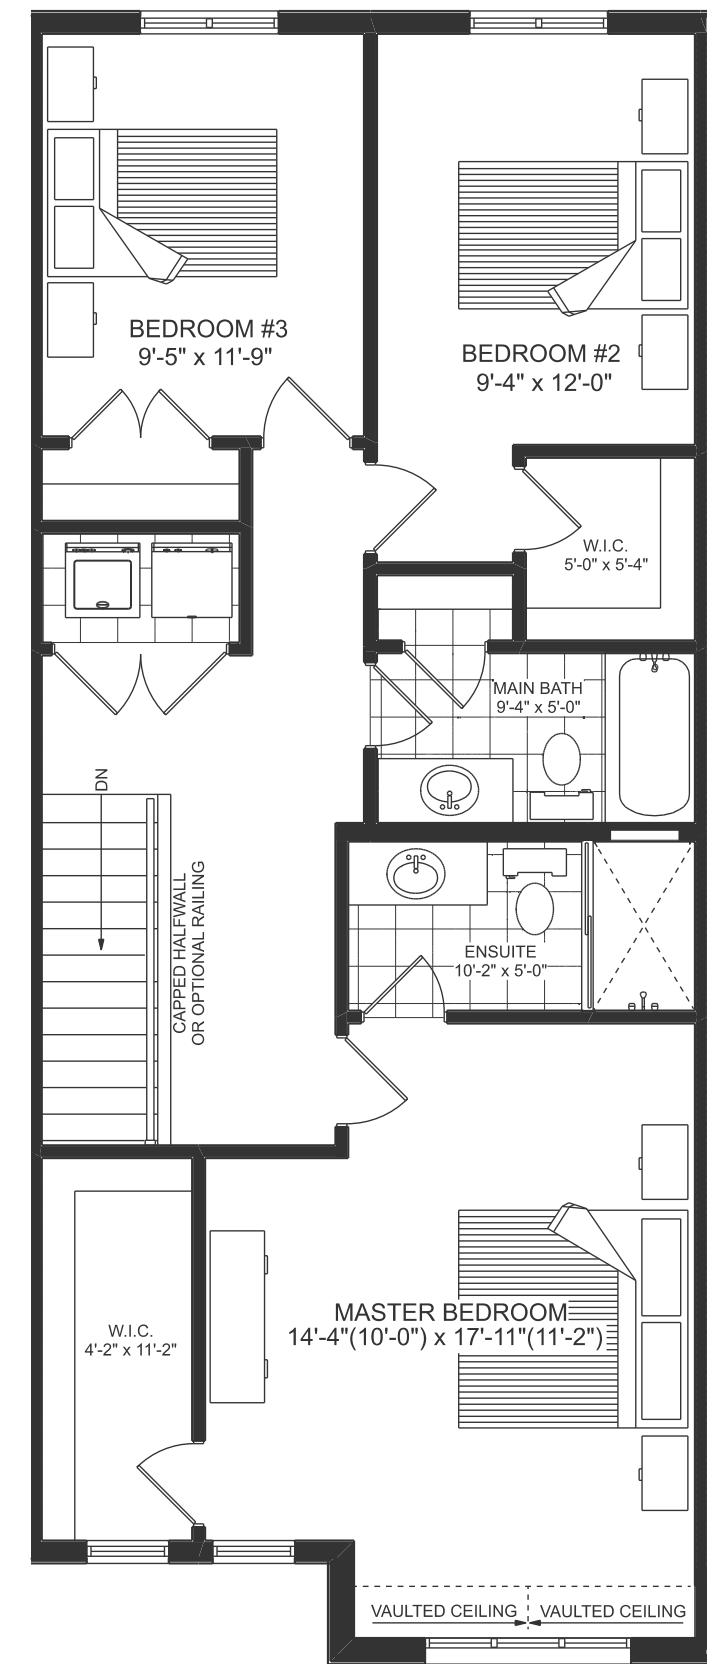

THE GROVE

THE AMBROSIA INTERIOR UNIT

1614 SQ.FT.
3 BED | 2.5 BATH

GRANITE HOMES

GEORGIAN

Plans and specifications are subject to change without notice. Actual usable floor space may vary from stated floor area. Illustrations are artists concept only and may show optional features not included in base price. See sales representative for further information. E. & O. E.

BASEMENT

MAIN FLOOR

SECOND FLOOR