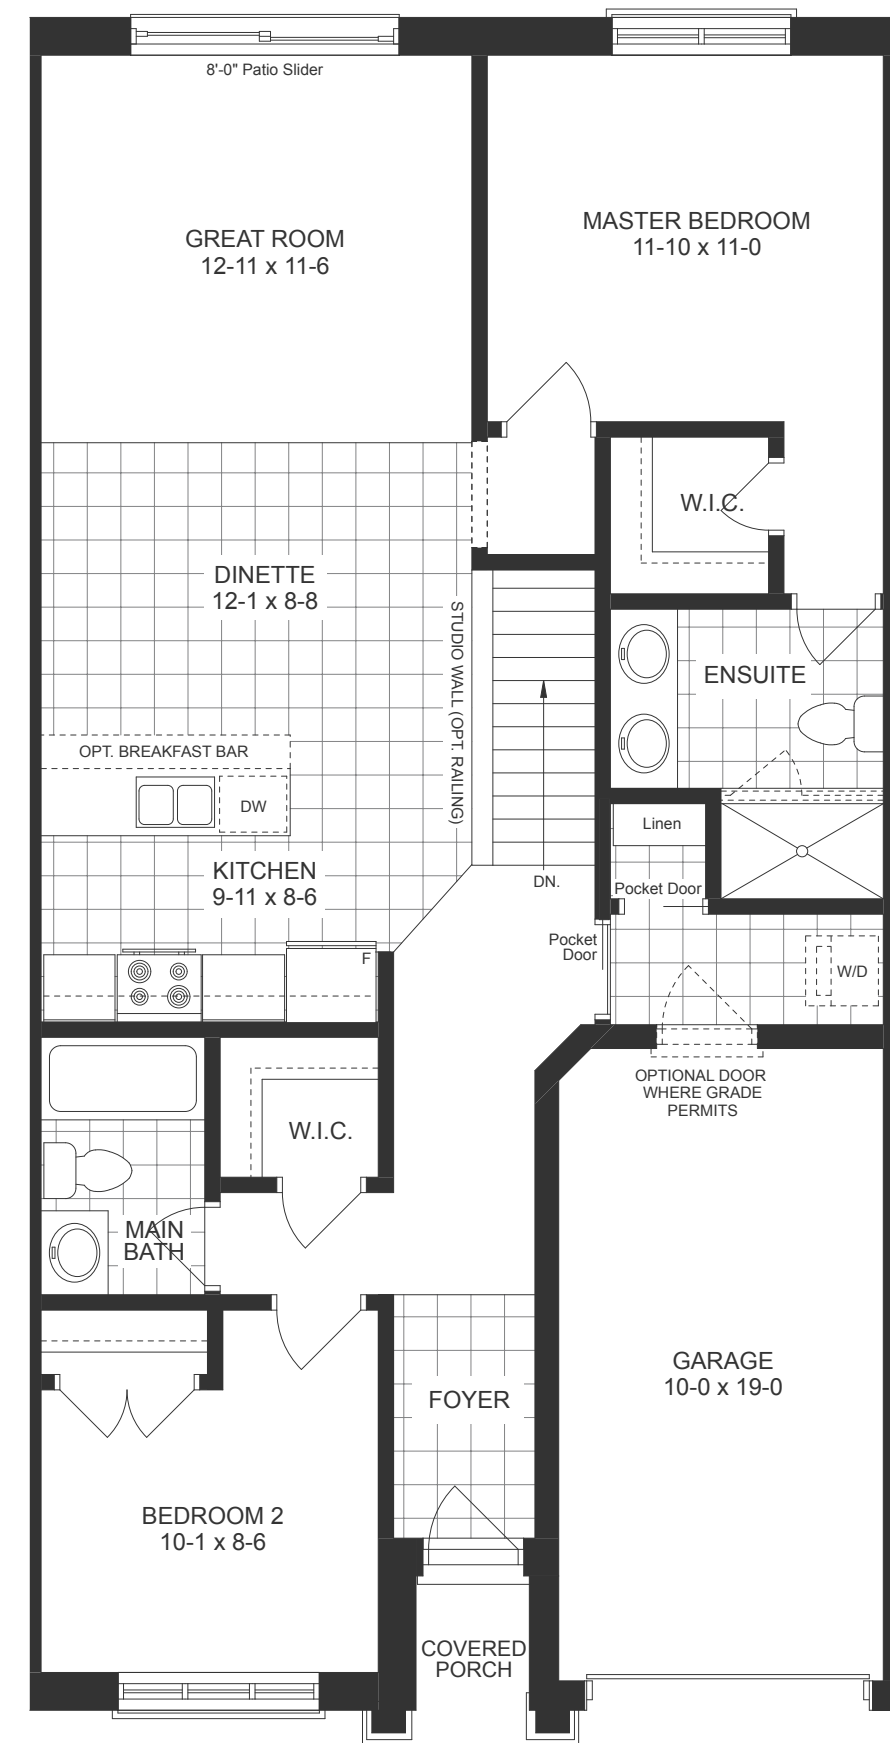

THE GROVE

THE BELMAC INTERIOR UNIT

1106 SQ.FT.
2 BED | 2 BATH

GRANITE HOMES

GEORGIAN

Plans and specifications are subject to change without notice. Actual usable floor space may vary from stated floor area. Illustrations are artists concept only and may show optional features not included in base price. See sales representative for further information. E. & O. E.

BASEMENT

MAIN FLOOR