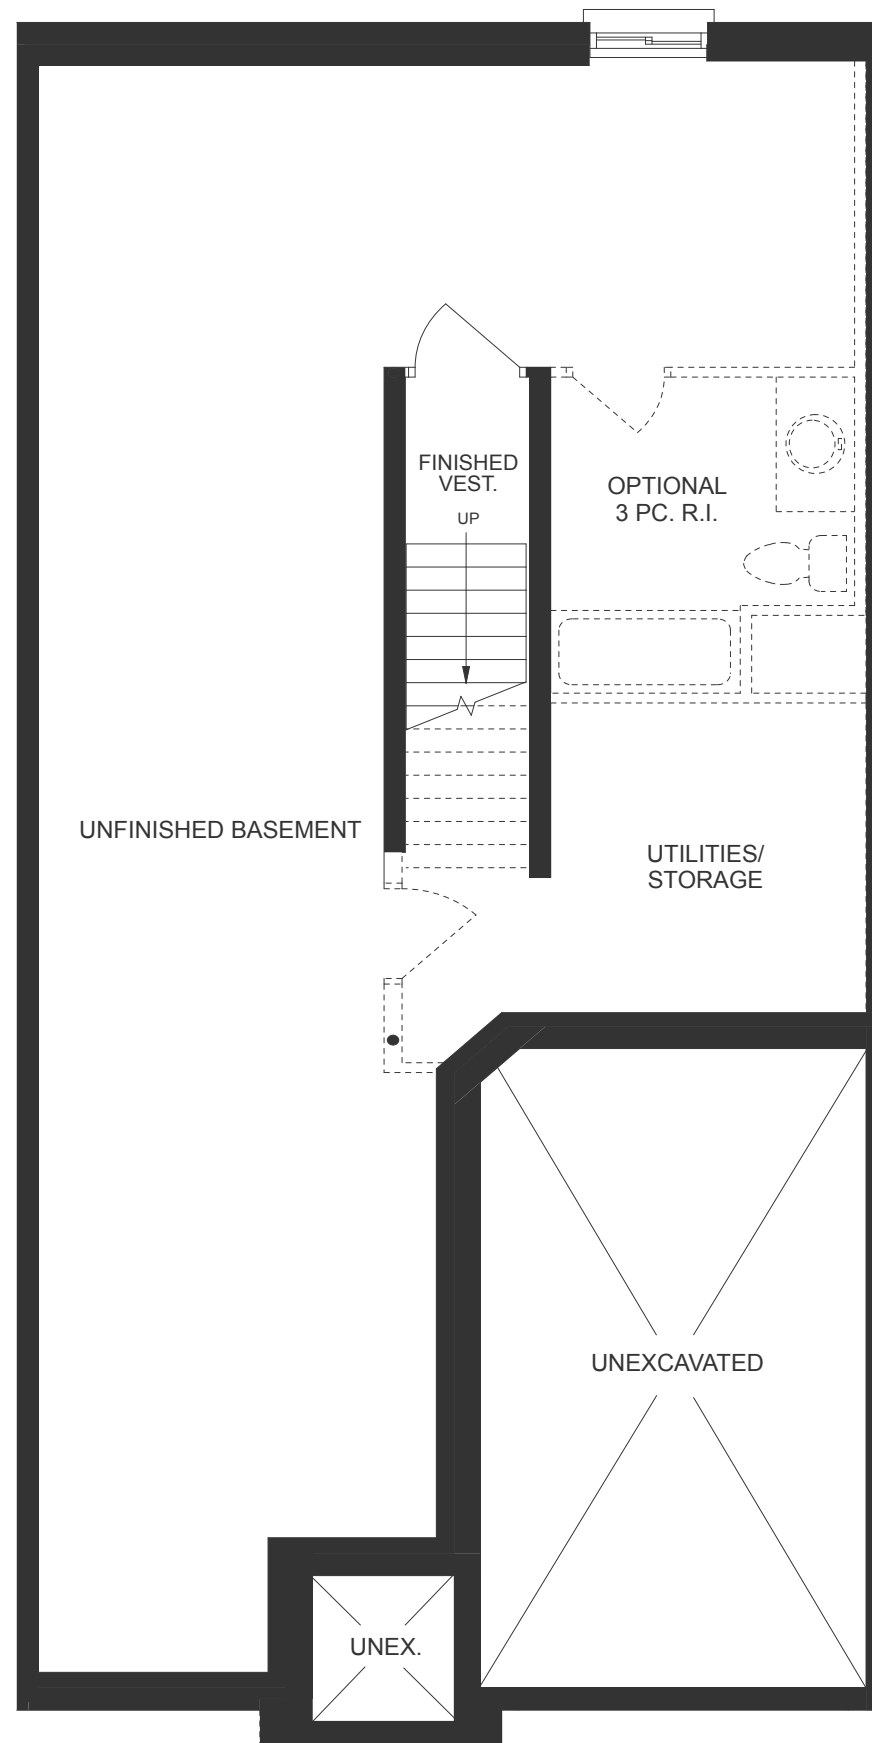

THE GROVE

THE BELMAC INTERIOR UNIT

1106 SQ.FT.
2 BED | 2 BATH

GRANITE HOMES

GEORGIAN

Plans and specifications are subject to change without notice. Actual usable floor space may vary from stated floor area. Illustrations are artists concept only and may show optional features not included in base price. See sales representative for further information. E. & O. E.

BASEMENT

MAIN FLOOR