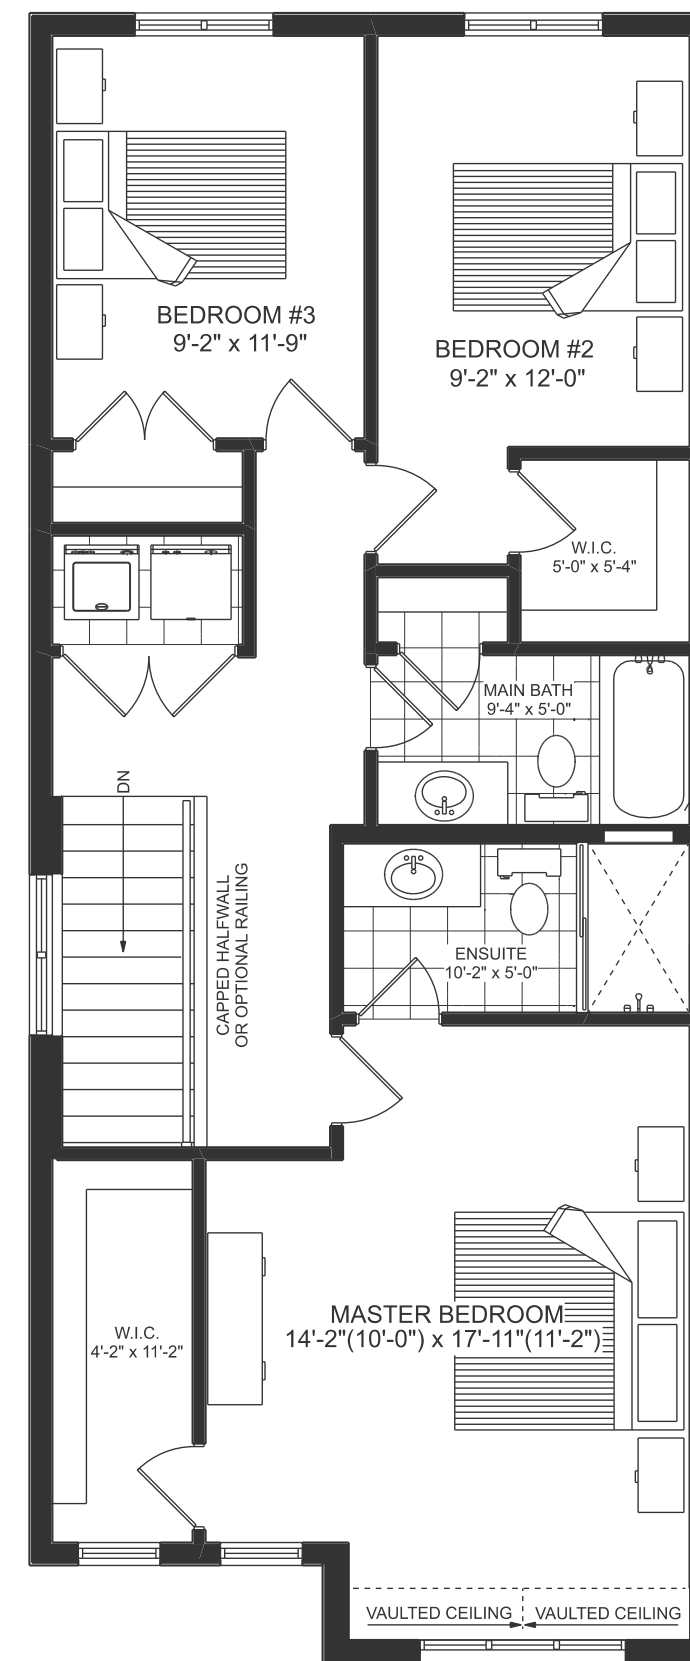

THE GROVE

THE BREEZE END UNIT

1599 SQ.FT.
3 BED | 2.5 BATH

GRANITE HOMES

GEORGIAN

Plans and specifications are subject to change without notice. Actual usable floor space may vary from stated floor area. Illustrations are artists concept only and may show optional features not included in base price. See sales representative for further information. E. & O. E.

BASEMENT

MAIN FLOOR

SECOND FLOOR