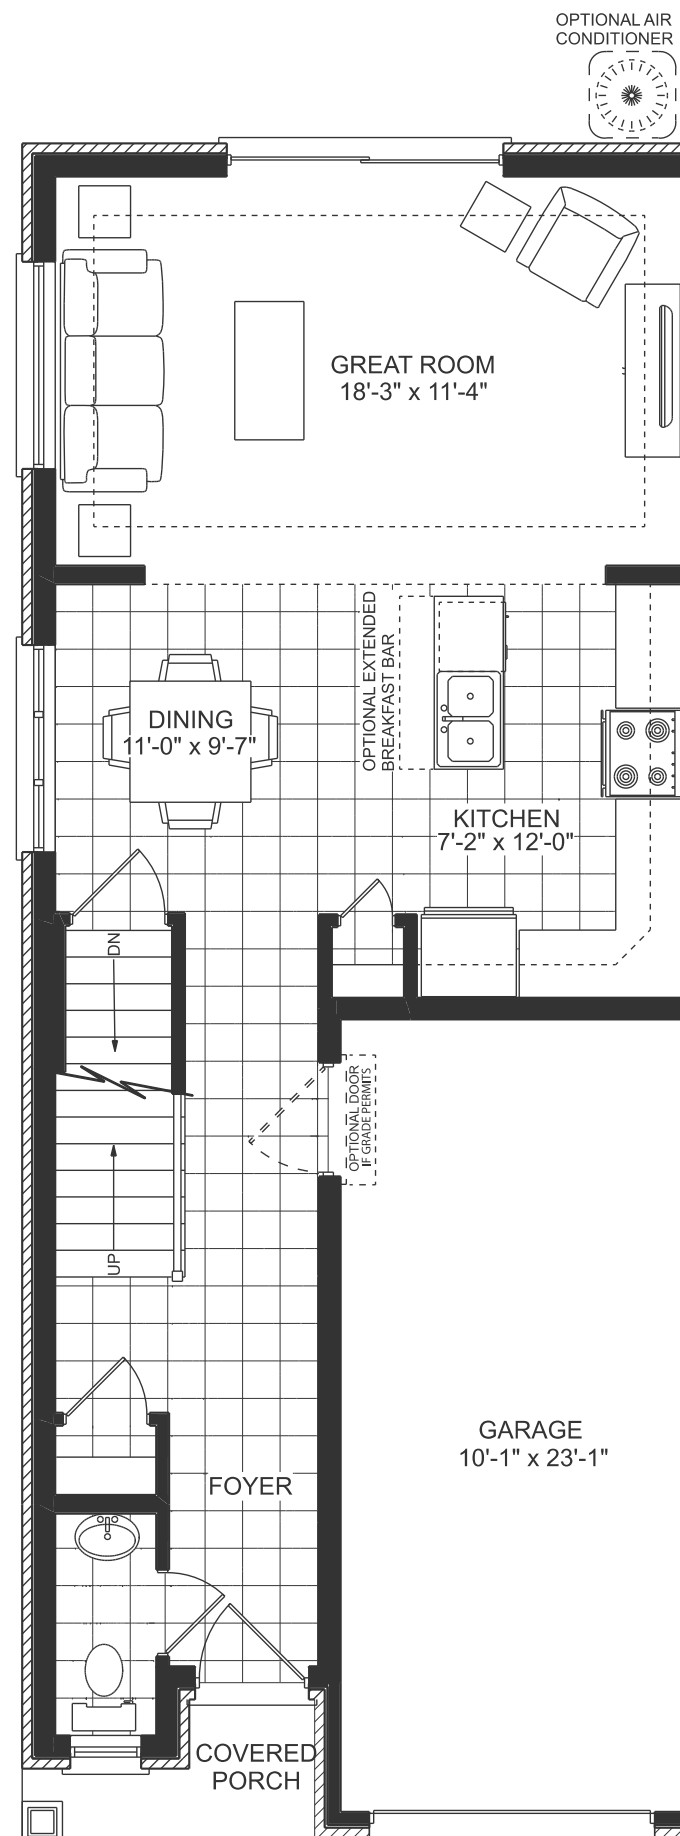

THE GROVE

THE BREEZE END UNIT

1599 SQ.FT.
3 BED | 2.5 BATH

GRANITE HOMES

GEORGIAN

Plans and specifications are subject to change without notice. Actual usable floor space may vary from stated floor area. Illustrations are artists concept only and may show optional features not included in base price. See sales representative for further information. E. & O. E.

BASEMENT

MAIN FLOOR

SECOND FLOOR