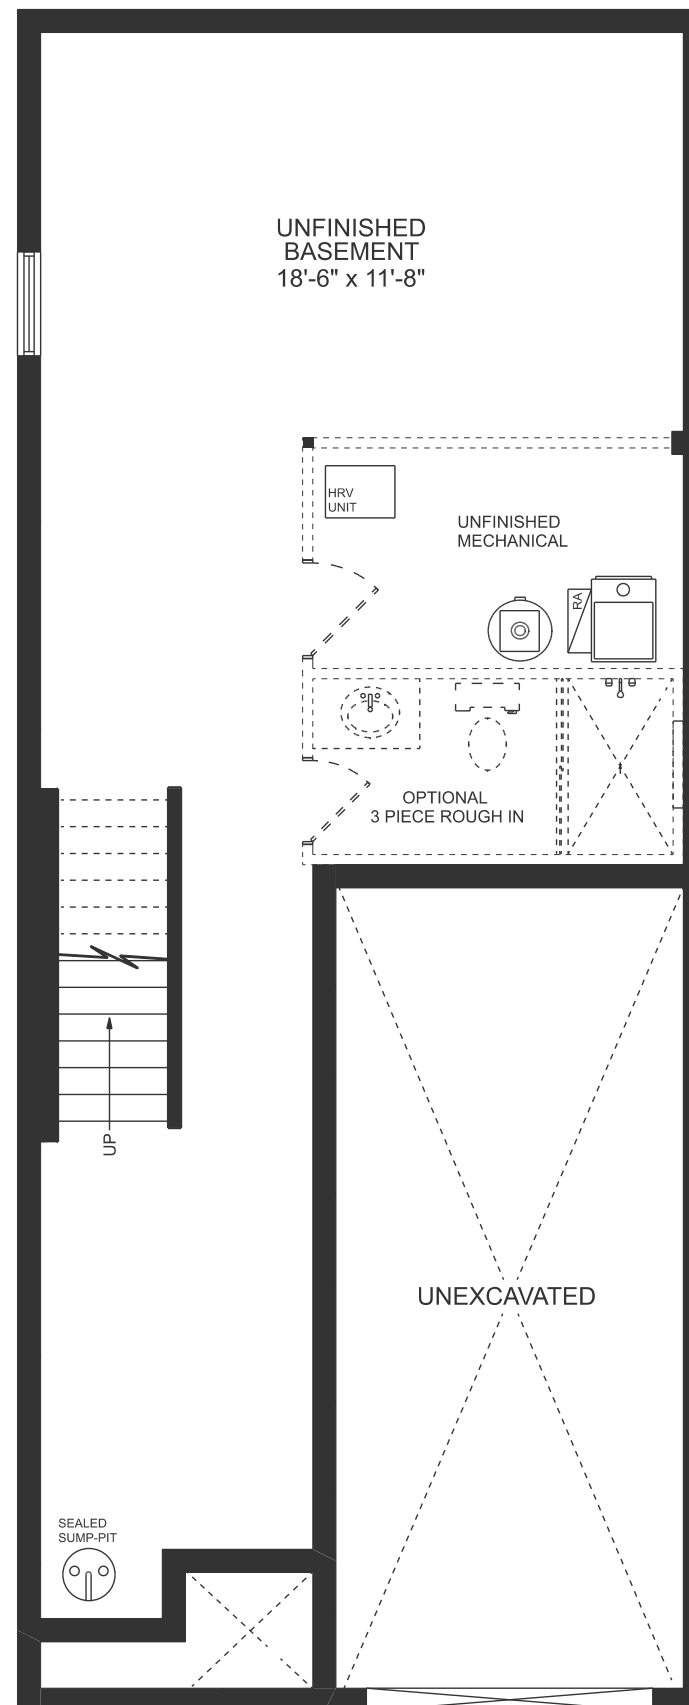

THE GROVE

THE BREEZE END UNIT

1599 SQ.FT.
3 BED | 2.5 BATH

GRANITE HOMES

GEORGIAN

Plans and specifications are subject to change without notice. Actual usable floor space may vary from stated floor area. Illustrations are artists concept only and may show optional features not included in base price. See sales representative for further information. E. & O. E.

BASEMENT

MAIN FLOOR

SECOND FLOOR