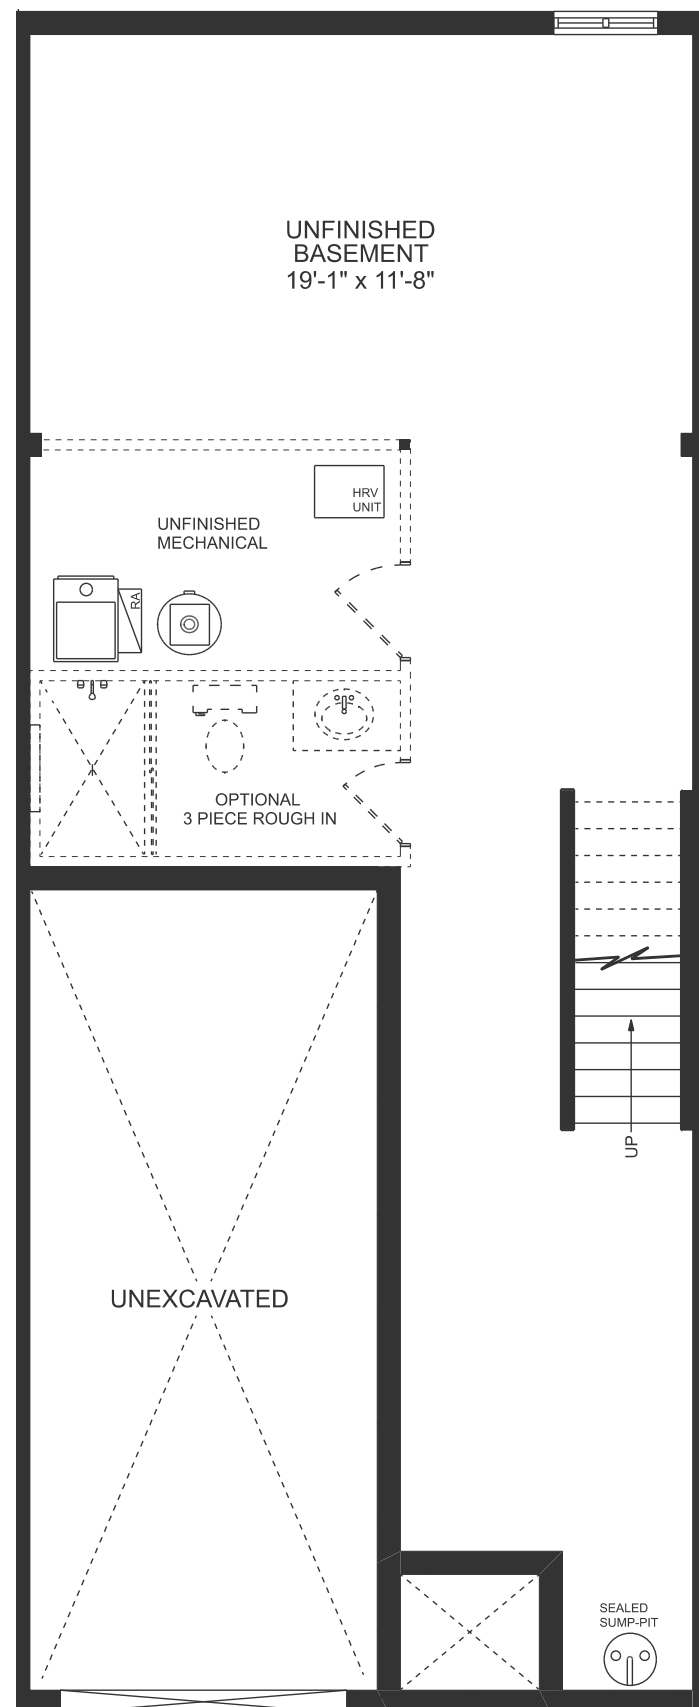

THE GROVE

THE CAMEO INTERIOR UNIT

1570 SQ.FT.
3 BED | 2.5 BATH

GRANITE HOMES
GEORGIAN

Plans and specifications are subject to change without notice. Actual usable floor space may vary from stated floor area. Illustrations are artists concept only and may show optional features not included in base price. See sales representative for further information. E. & O. E.

BASEMENT

MAIN FLOOR

SECOND FLOOR