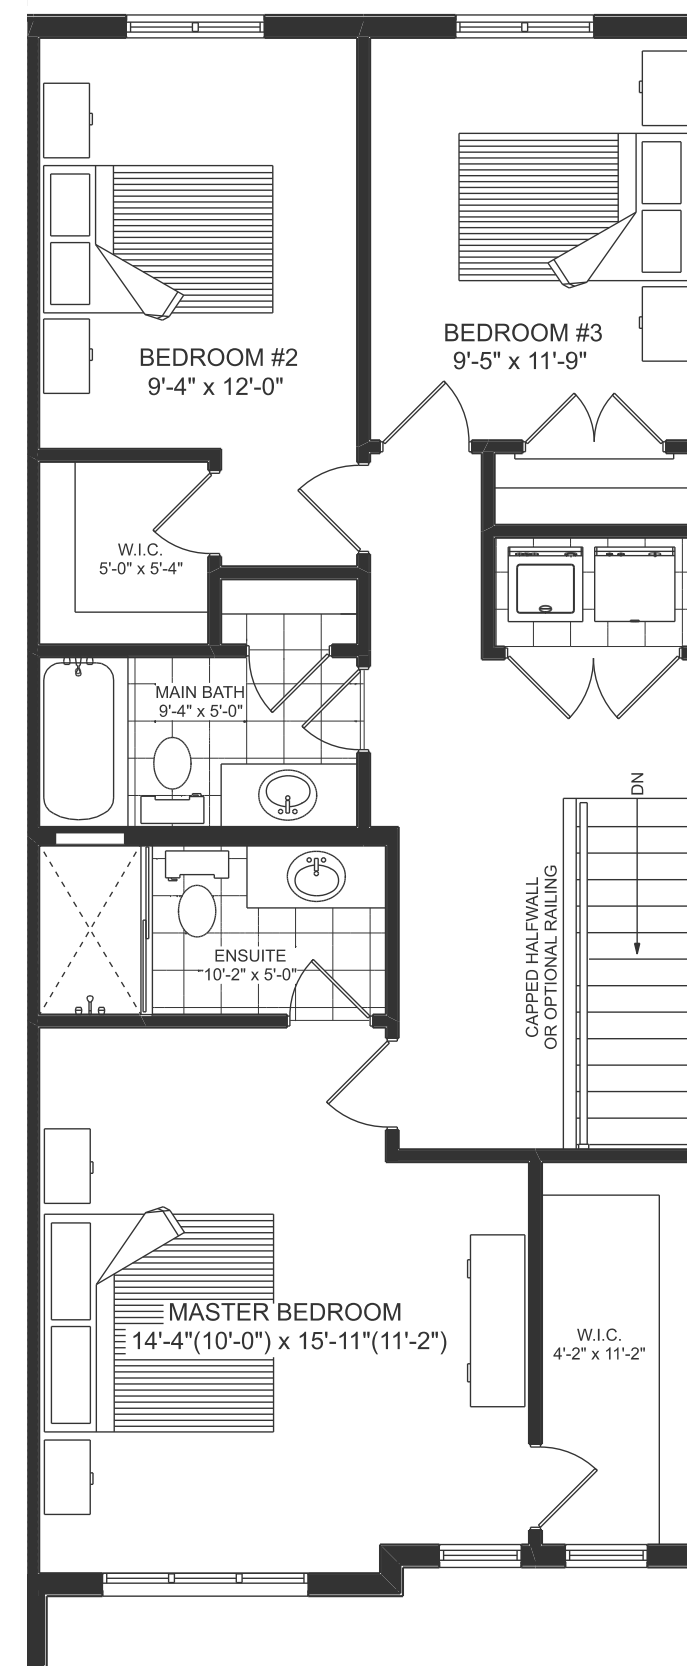

THE GROVE

THE CAMEO INTERIOR UNIT

1570 SQ.FT.
3 BED | 2.5 BATH

GRANITE HOMES
GEORGIAN

Plans and specifications are subject to change without notice. Actual usable floor space may vary from stated floor area. Illustrations are artists concept only and may show optional features not included in base price. See sales representative for further information. E. & O. E.

BASEMENT

MAIN FLOOR

SECOND FLOOR