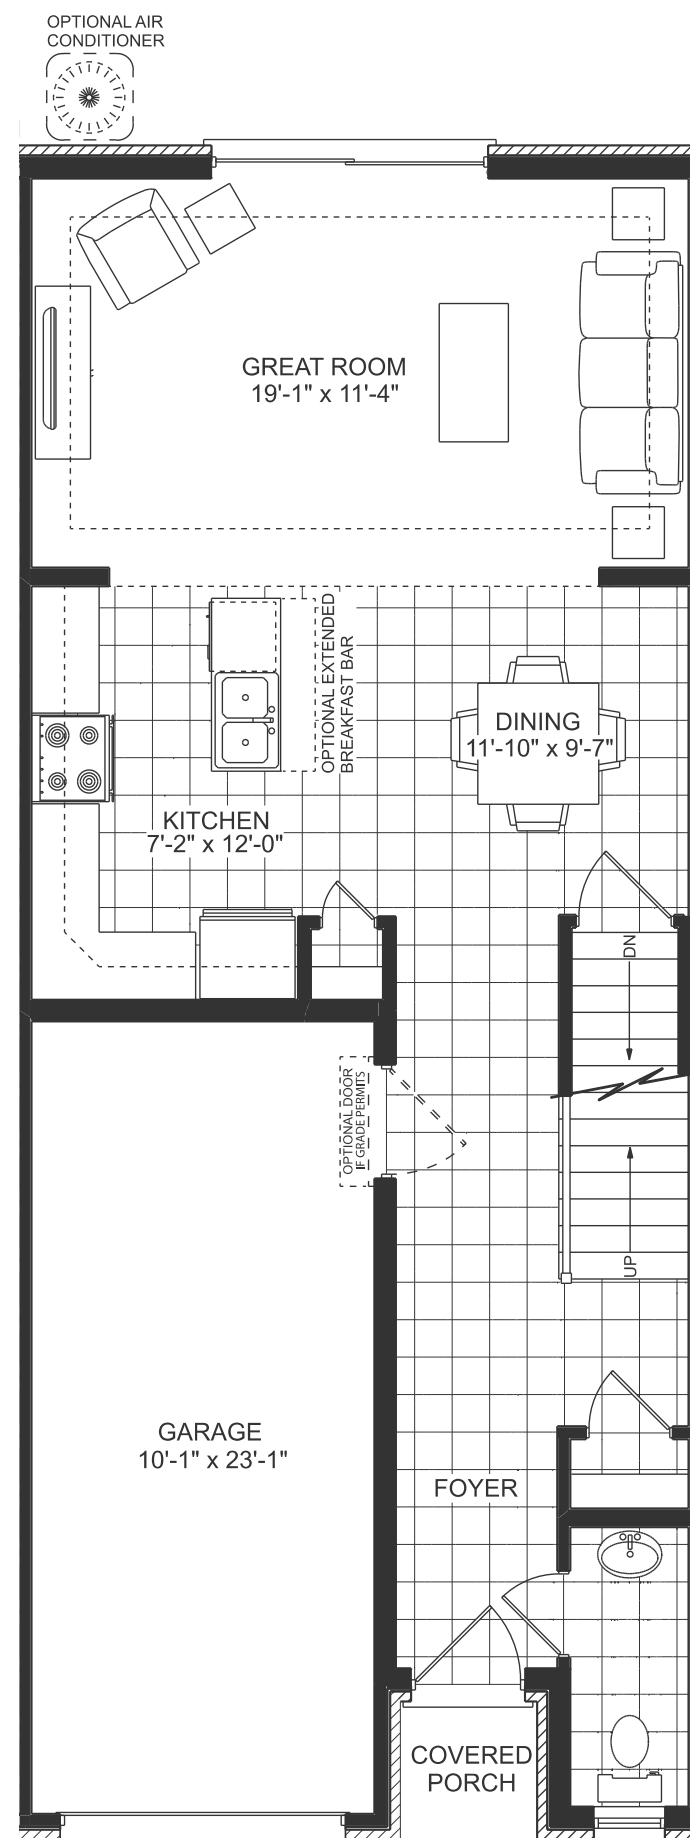

THE GROVE

THE CAMEO INTERIOR UNIT

1570 SQ.FT.
3 BED | 2.5 BATH

GRANITE HOMES
GEORGIAN

Plans and specifications are subject to change without notice. Actual usable floor space may vary from stated floor area. Illustrations are artists concept only and may show optional features not included in base price. See sales representative for further information. E. & O. E.

BASEMENT

MAIN FLOOR

SECOND FLOOR