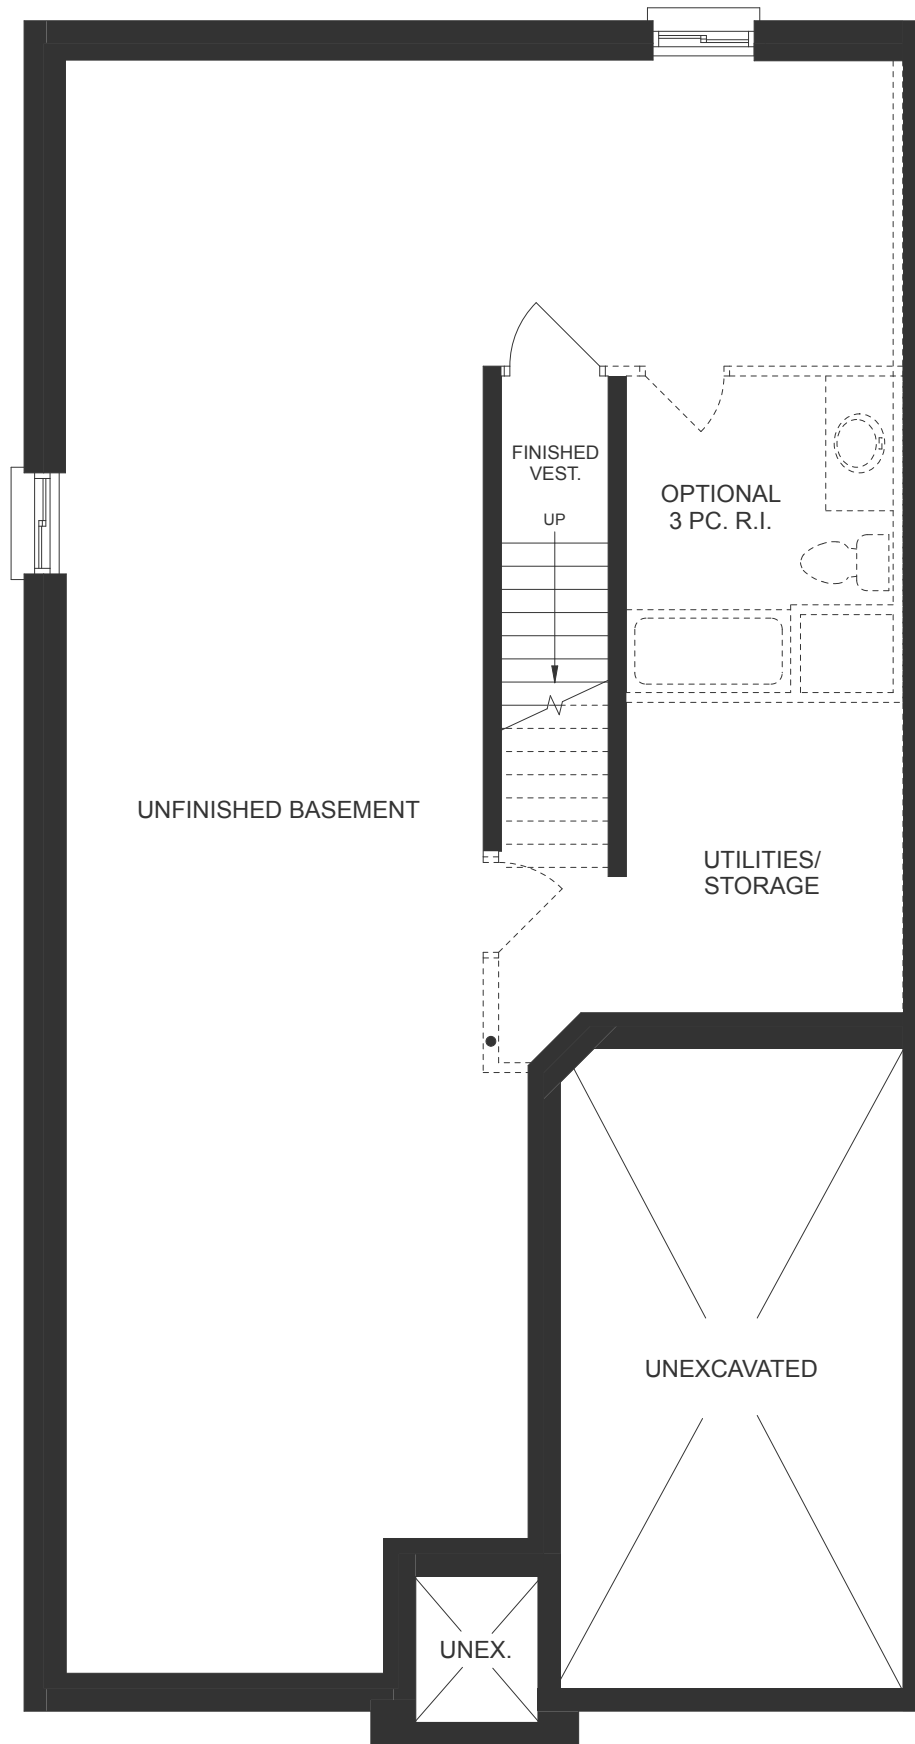

# THE GROVE

## THE EDEN END UNIT

1129 SQ.FT.  
2 BED | 2 BATH

GRANITE HOMES

GEORGIAN

Plans and specifications are subject to change without notice. Actual usable floor space may vary from stated floor area. Illustrations are artists concept only and may show optional features not included in base price. See sales representative for further information. E. & O. E.

**BASEMENT**

**MAIN FLOOR**