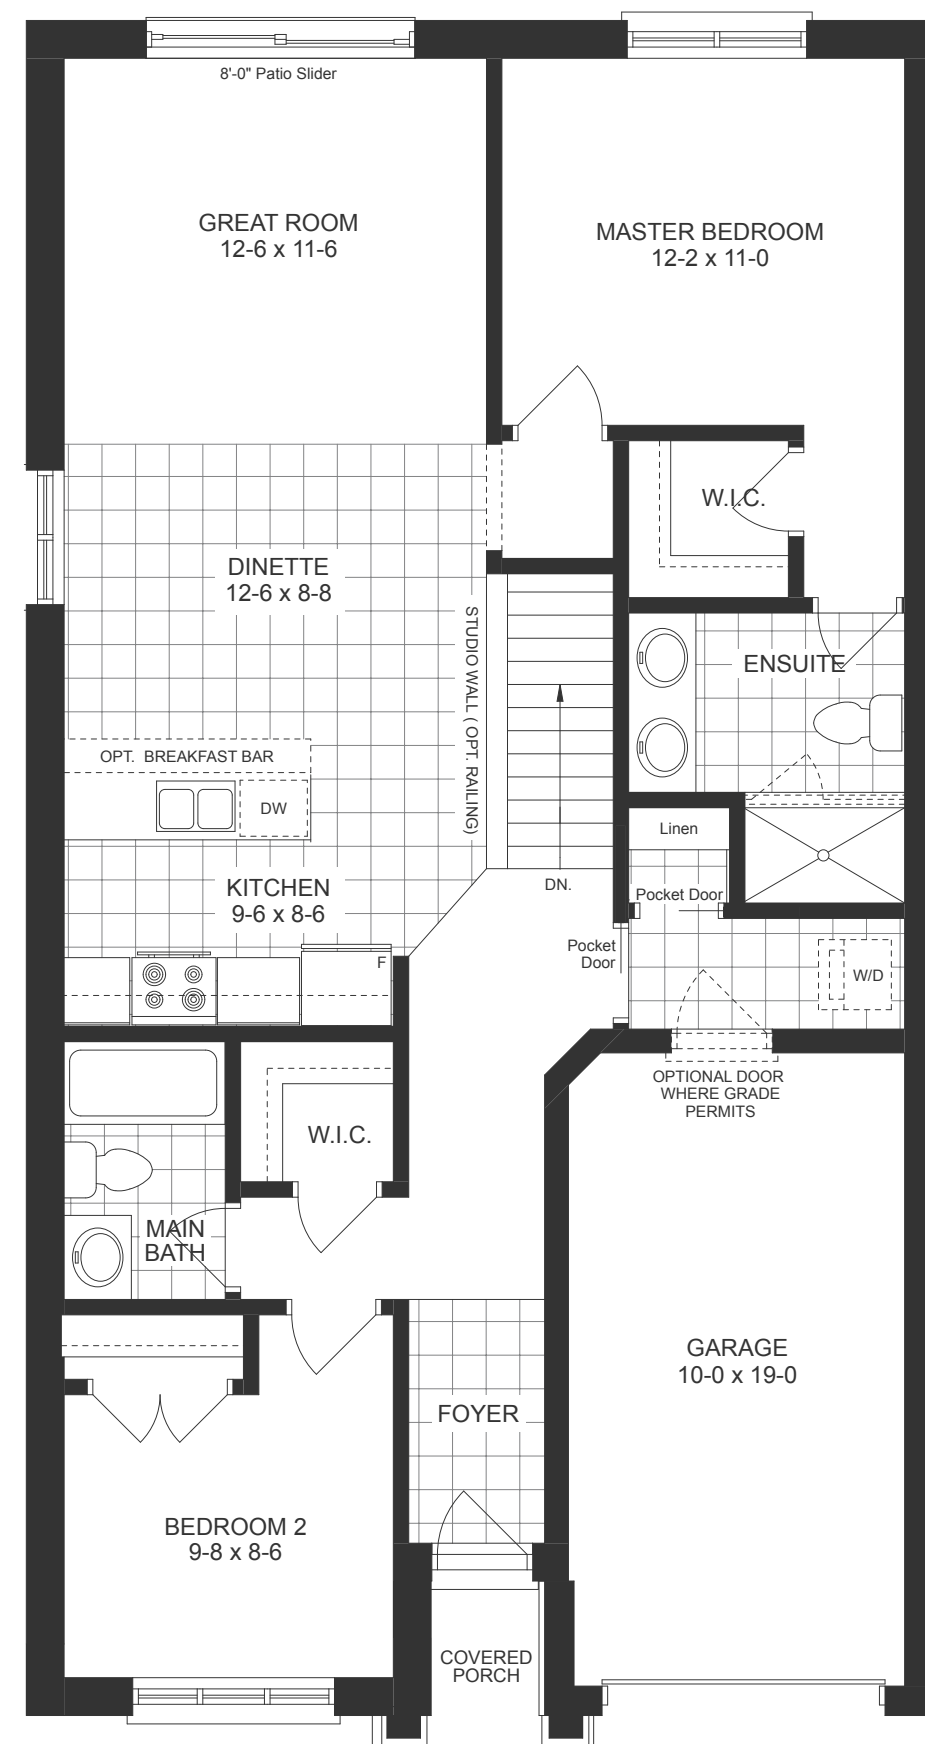

# THE GROVE

## THE EDEN END UNIT

1129 SQ.FT.  
2 BED | 2 BATH

GRANITE HOMES

GEORGIAN

Plans and specifications are subject to change without notice. Actual usable floor space may vary from stated floor area. Illustrations are artists concept only and may show optional features not included in base price. See sales representative for further information. E. & O. E.

**BASEMENT**

**MAIN FLOOR**