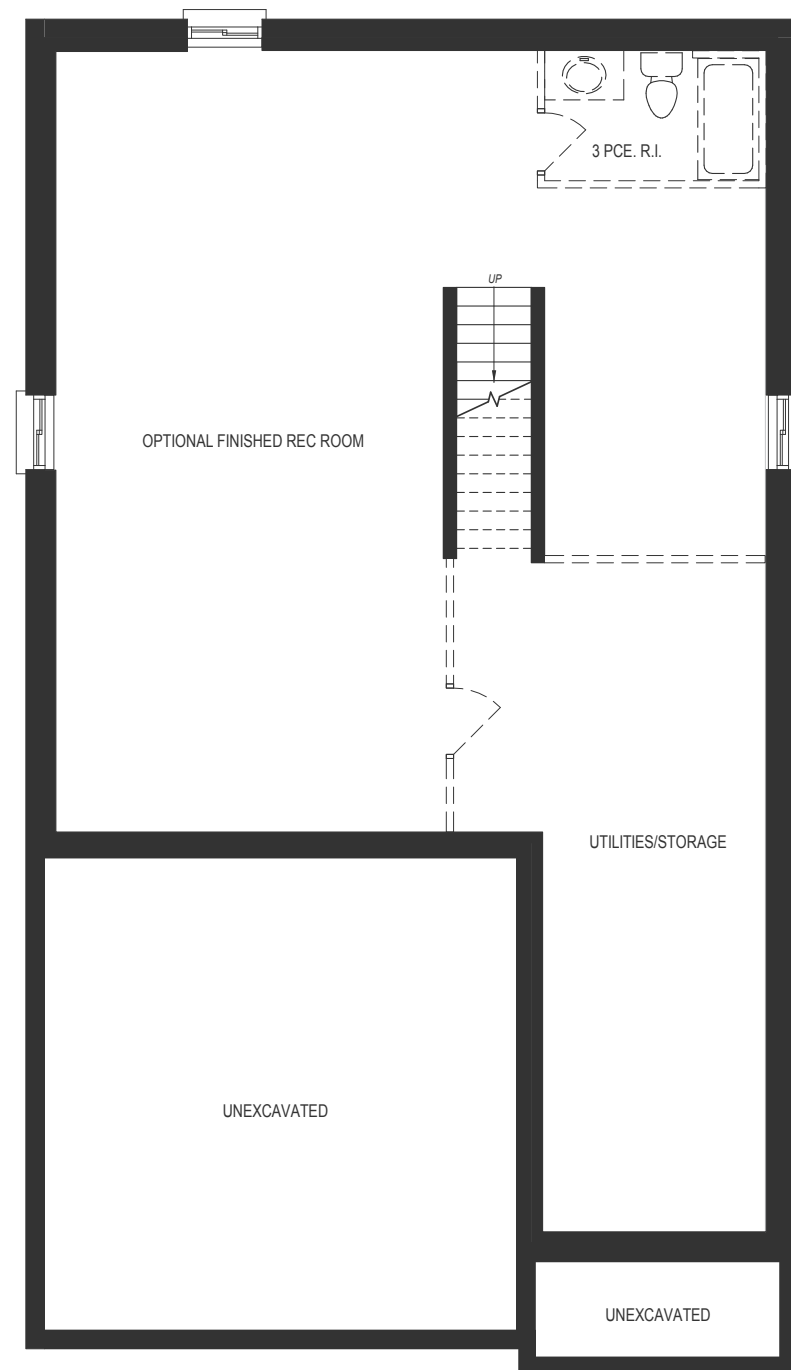

THE GROVE

THE JAZZ BUNGALOW (WITH OPT. LOFT)

1230 SQ.FT.
2 BED | 2 BATH

GRANITE HOMES
GEORGIAN

Plans and specifications are subject to change without notice. Actual usable floor space may vary from stated floor area. Illustrations are artists concept only and may show optional features not included in base price. See sales representative for further information. E. & O. E.

BASEMENT

MAIN FLOOR

OPTIONAL LOFT
+461 SQ.FT.