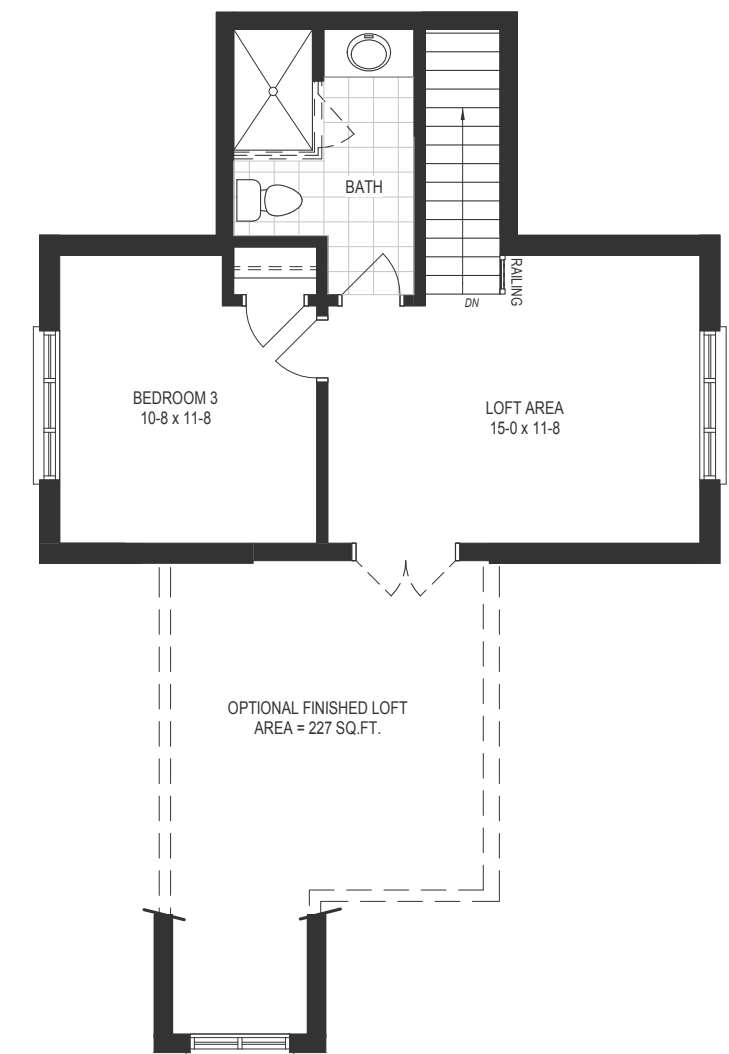

THE GROVE

THE JAZZ BUNGALOW (WITH OPT. LOFT)

1230 SQ.FT.
2 BED | 2 BATH

GRANITE HOMES
GEORGIAN

Plans and specifications are subject to change without notice. Actual usable floor space may vary from stated floor area. Illustrations are artists concept only and may show optional features not included in base price. See sales representative for further information. E. & O. E.

BASEMENT

MAIN FLOOR

OPTIONAL LOFT
+461 SQ.FT.