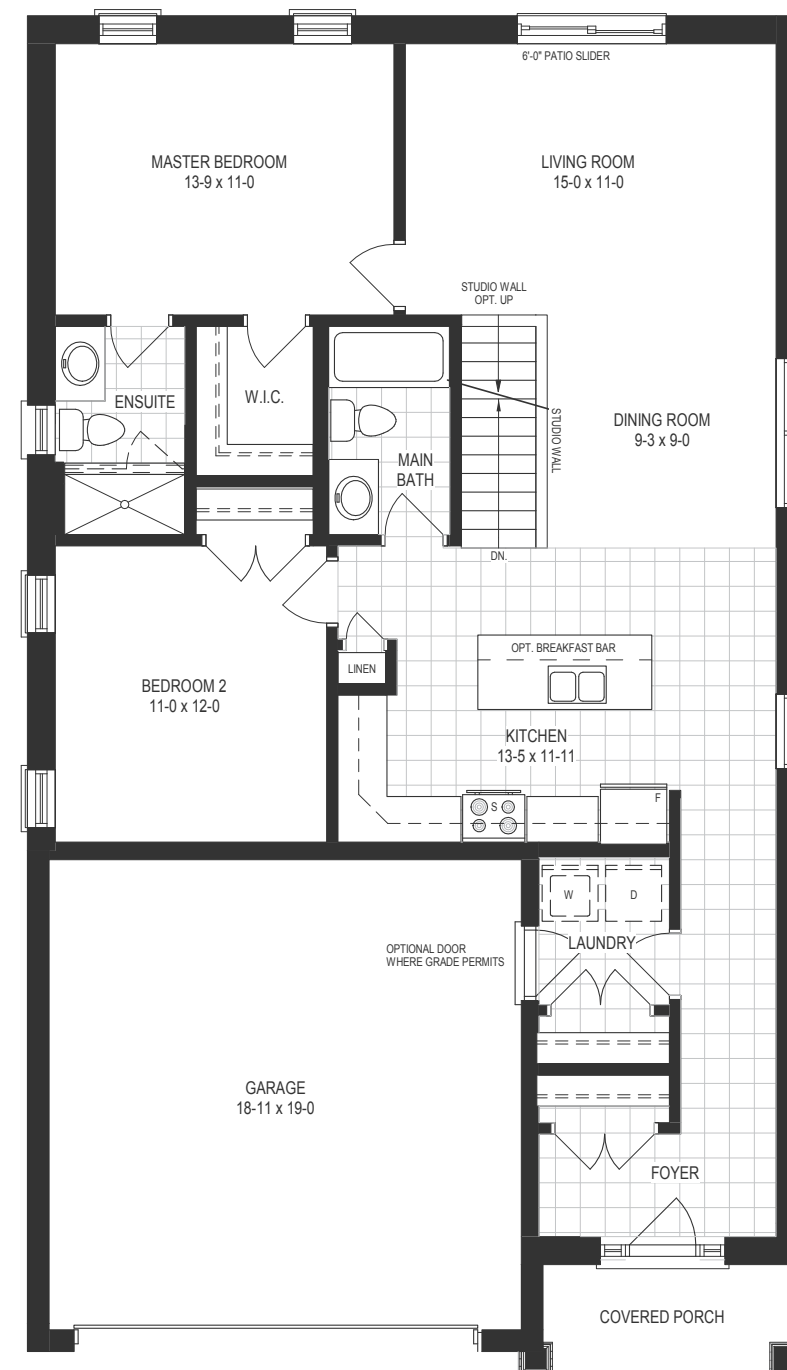

THE GROVE

THE JAZZ BUNGALOW (WITH OPT. LOFT)

1230 SQ.FT.
2 BED | 2 BATH

GRANITE HOMES
GEORGIAN

Plans and specifications are subject to change without notice. Actual usable floor space may vary from stated floor area. Illustrations are artists concept only and may show optional features not included in base price. See sales representative for further information. E. & O. E.

BASEMENT

MAIN FLOOR

OPTIONAL LOFT
+461 SQ.FT.