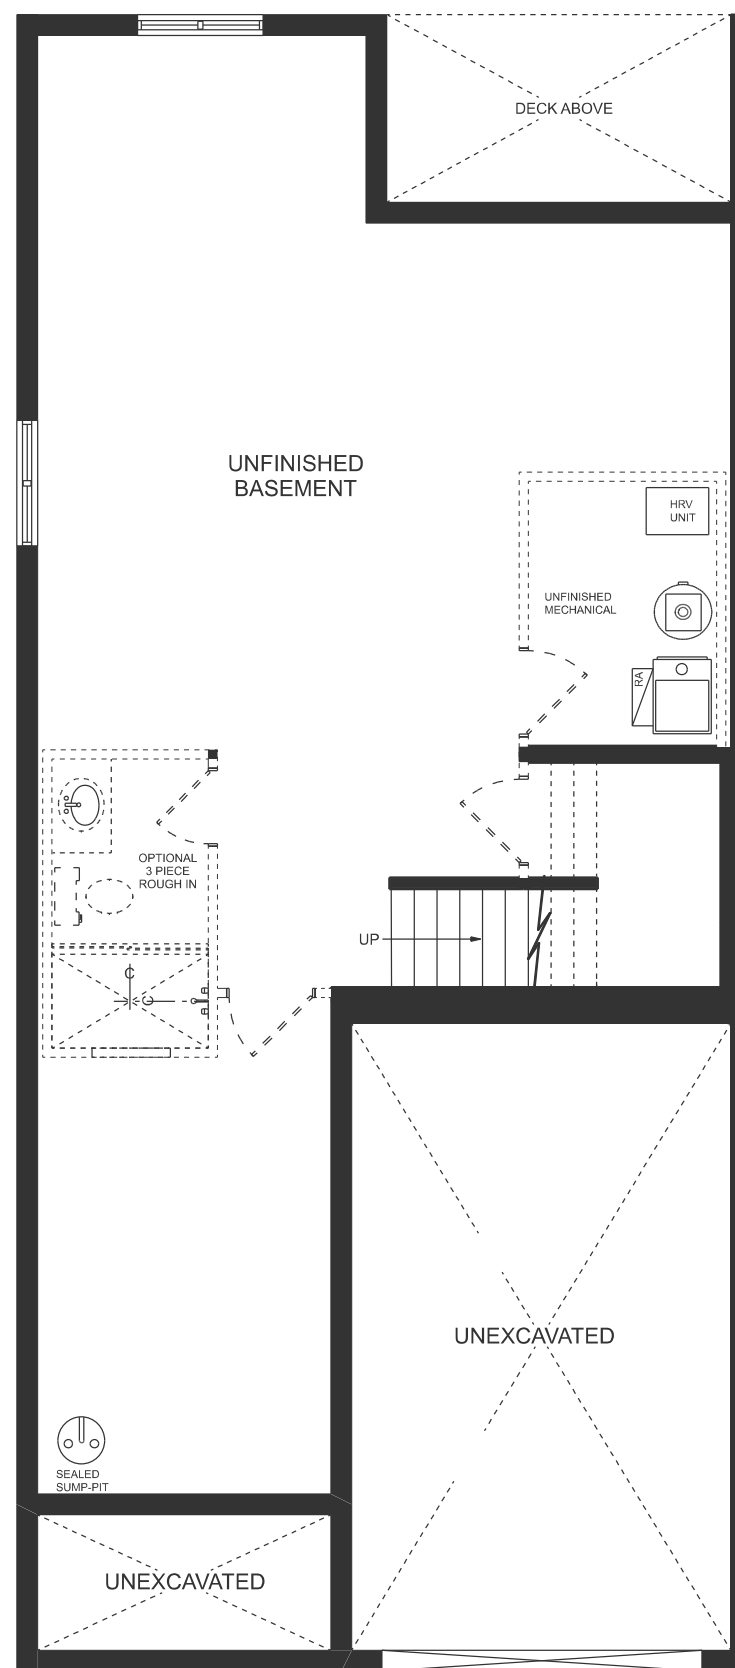

THE GROVE

THE KANZI SEMI

2040 SQ.FT.
3 BED | 2.5 BATH
(LEFT)

GRANITE HOMES
GEORGIAN

Plans and specifications are subject to change without notice. Actual usable floor space may vary from stated floor area. Illustrations are artists concept only and may show optional features not included in base price. See sales representative for further information. E. & O. E.

BASEMENT

MAIN FLOOR

SECOND FLOOR