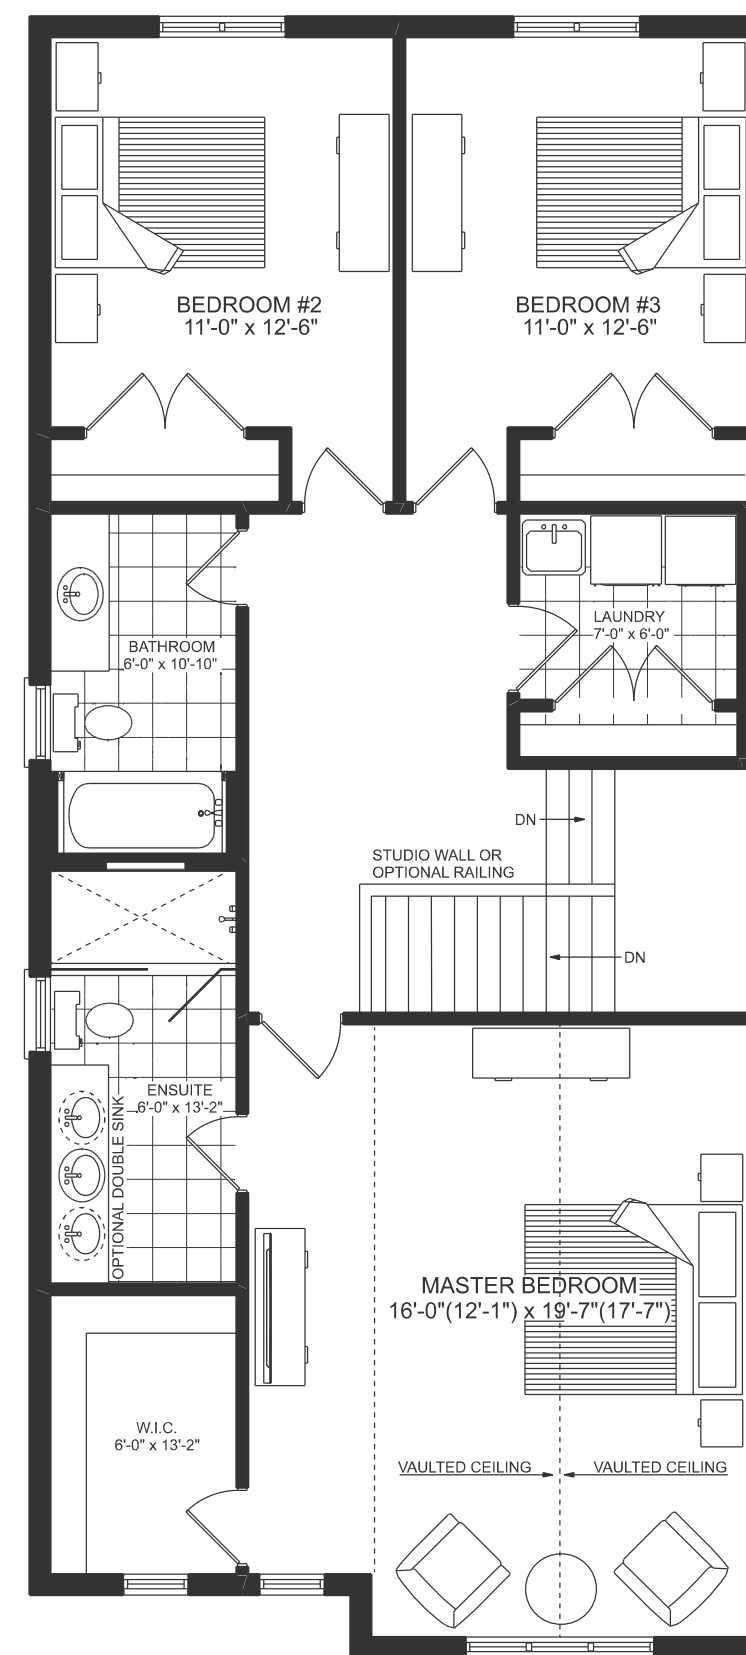

THE GROVE

THE KANZI SEMI

2040 SQ.FT.
3 BED | 2.5 BATH
(LEFT)

GRANITE HOMES
GEORGIAN

Plans and specifications are subject to change without notice. Actual usable floor space may vary from stated floor area. Illustrations are artists concept only and may show optional features not included in base price. See sales representative for further information. E. & O. E.

BASEMENT

MAIN FLOOR

SECOND FLOOR