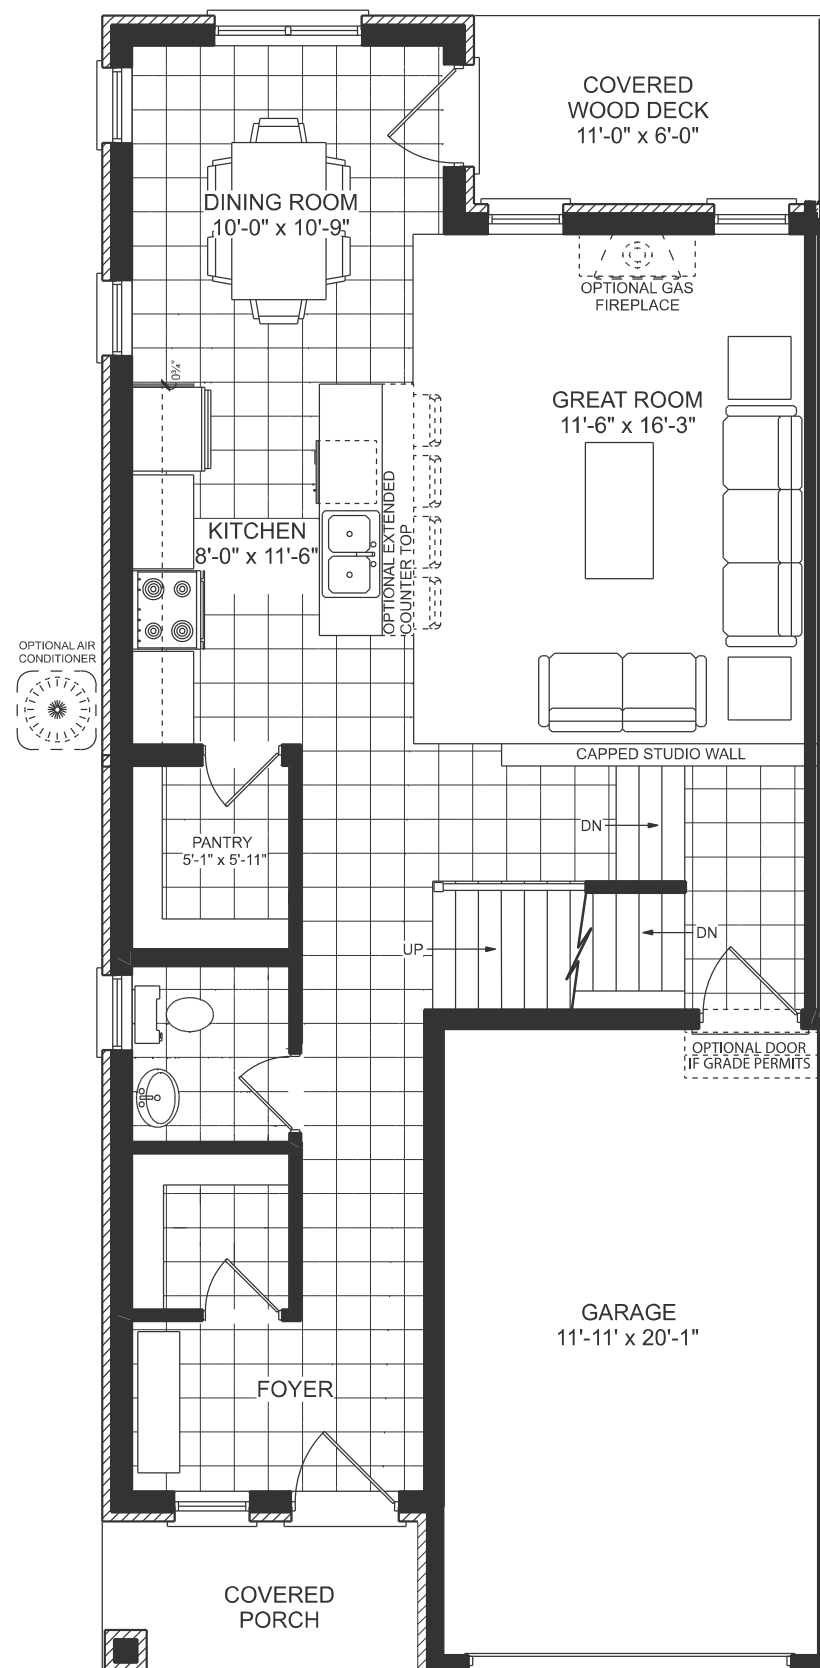

THE GROVE

THE KANZI SEMI

2040 SQ.FT.
3 BED | 2.5 BATH
(LEFT)

GRANITE HOMES
GEORGIAN

Plans and specifications are subject to change without notice. Actual usable floor space may vary from stated floor area. Illustrations are artists concept only and may show optional features not included in base price. See sales representative for further information. E. & O. E.

BASEMENT

MAIN FLOOR

SECOND FLOOR