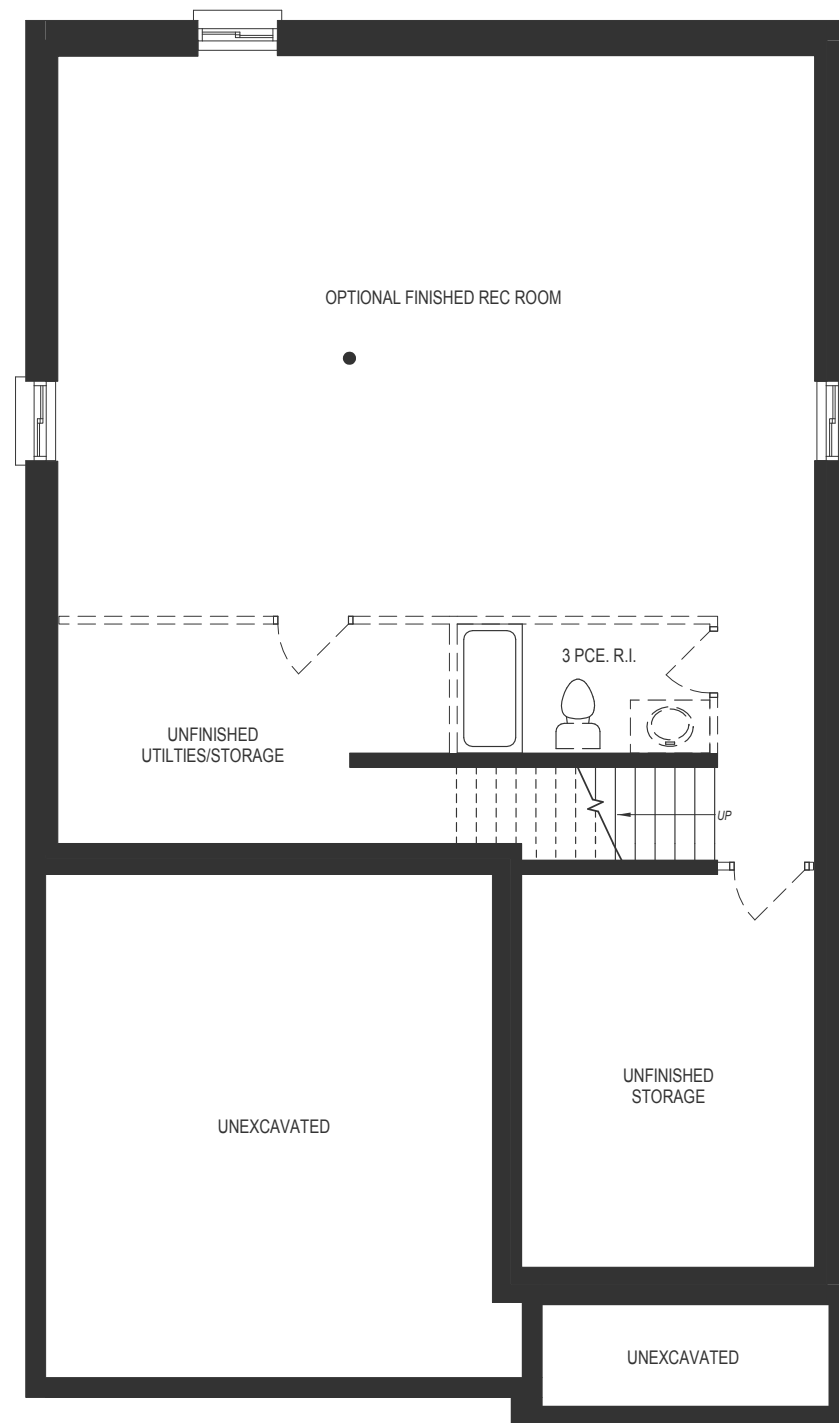

THE GROVE

THE SONYA BUNGALOW

1739 SQ.FT.
3 BED | 2.5 BATH

DOES NOT INCLUDE 156 SQ.FT. OF OPEN-TO-BELOW

GRANITE HOMES

GEORGIAN

Plans and specifications are subject to change without notice. Actual usable floor space may vary from stated floor area. Illustrations are artists concept only and may show optional features not included in base price. See sales representative for further information. E. & O. E.

BASEMENT
+804 SQ.FT. FOR FINISHED REC ROOM

MAIN FLOOR

LOFT