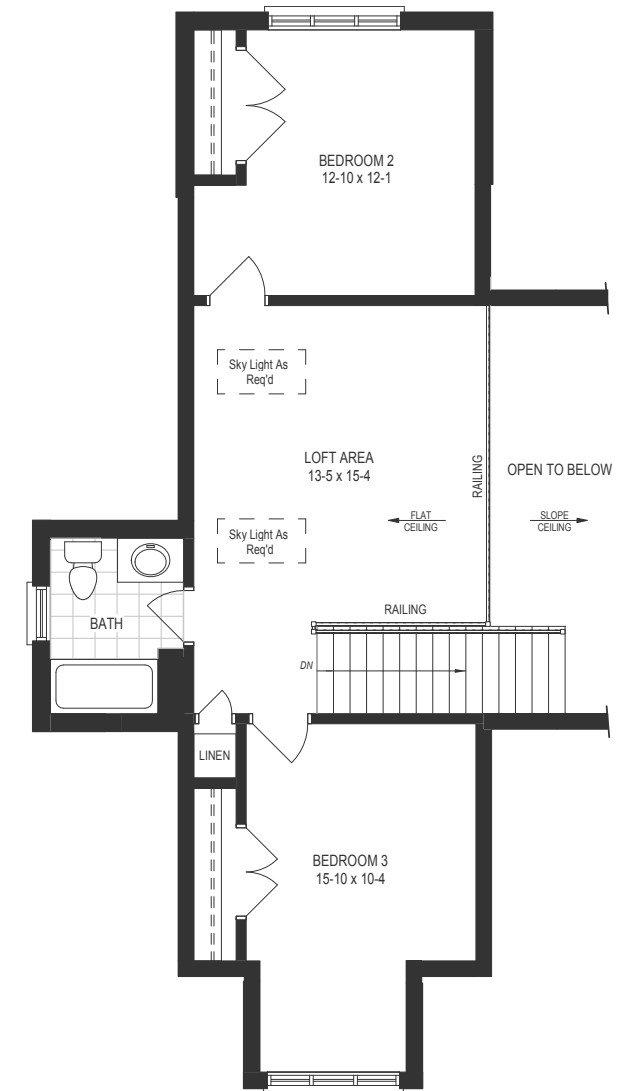

THE GROVE

THE SONYA BUNGALOW

1739 SQ.FT.
3 BED | 2.5 BATH

DOES NOT INCLUDE 156 SQ.FT. OF OPEN-TO-BELOW

GRANITE HOMES

GEORGIAN

Plans and specifications are subject to change without notice. Actual usable floor space may vary from stated floor area. Illustrations are artists concept only and may show optional features not included in base price. See sales representative for further information. E. & O. E.

BASEMENT
+804 SQ.FT. FOR FINISHED REC ROOM

MAIN FLOOR

LOFT