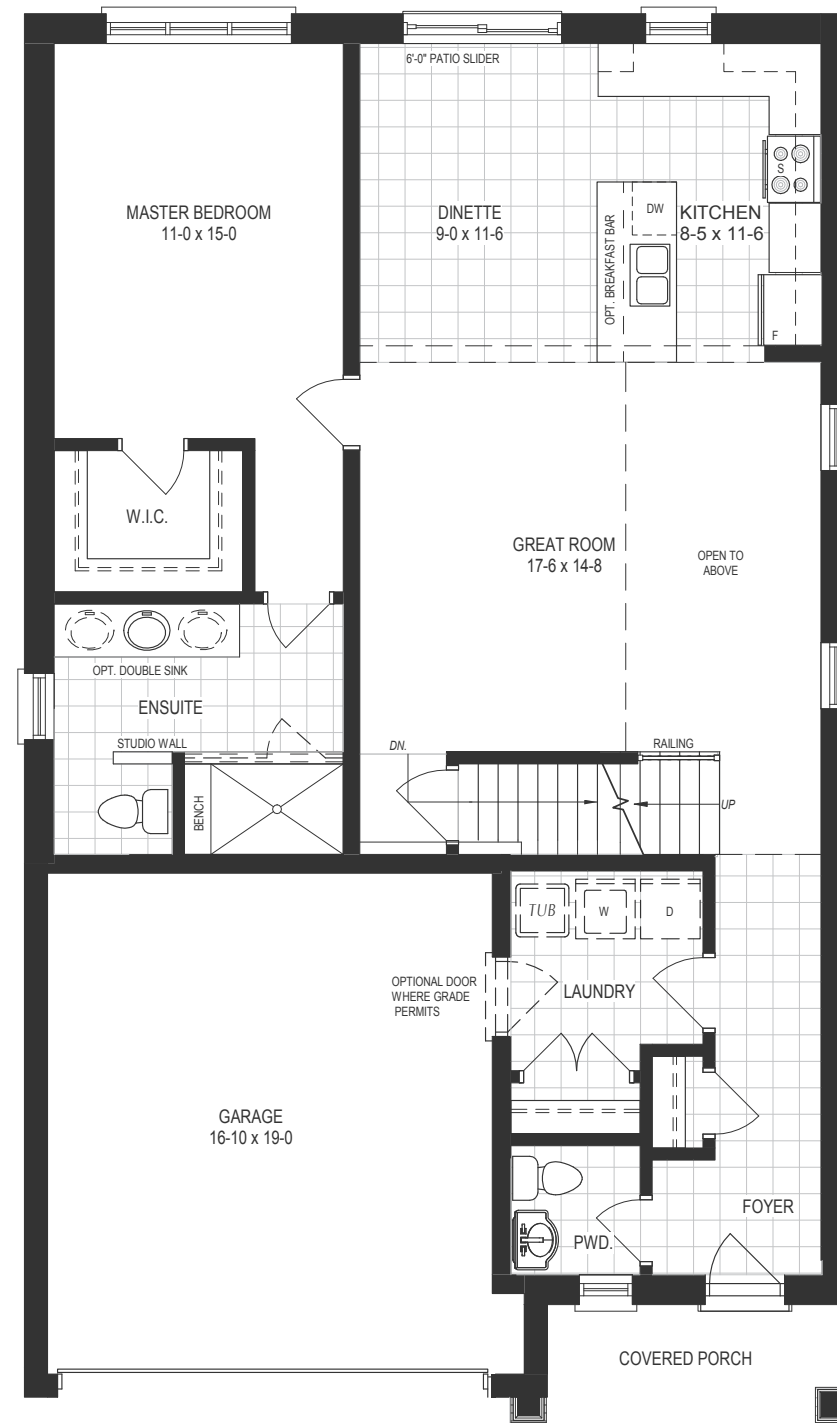

THE GROVE

THE SONYA BUNGALOW

1739 SQ.FT.
3 BED | 2.5 BATH

DOES NOT INCLUDE 156 SQ.FT. OF OPEN-TO-BELOW

GRANITE HOMES

GEORGIAN

Plans and specifications are subject to change without notice. Actual usable floor space may vary from stated floor area. Illustrations are artists concept only and may show optional features not included in base price. See sales representative for further information. E. & O. E.

BASEMENT
+804 SQ.FT. FOR FINISHED REC ROOM

MAIN FLOOR

LOFT